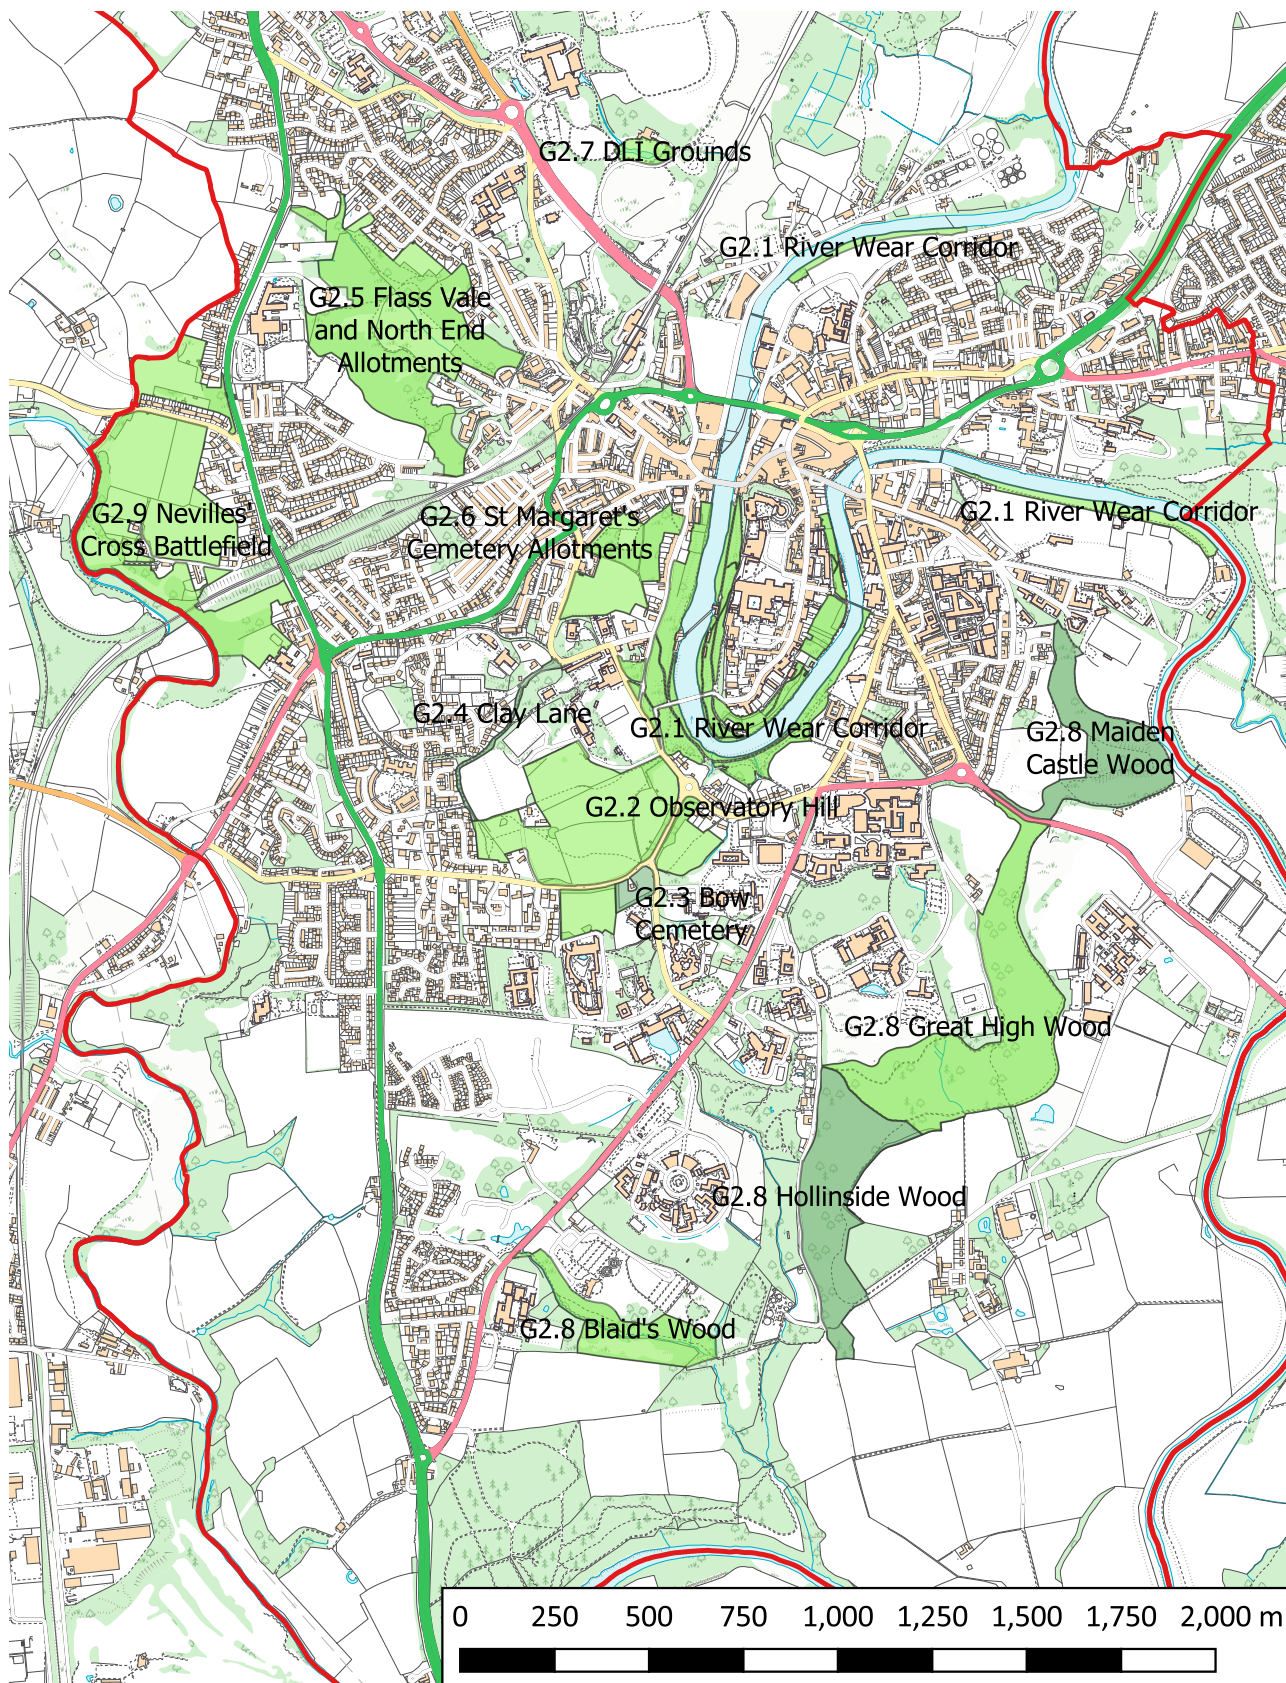

Proposals Map 2: Local Green Spaces

© Crown copyright and database rights 2021 OS 0100060997

An interactive version of this map is available at http://maps.durhamcity.org.uk/npf/Proposals_Map_2.php
Although not all of the Parish is shown, there are no Local Green Spaces beyond the map.
The different shades of green are to distinguish adjacent areas and have no other meaning