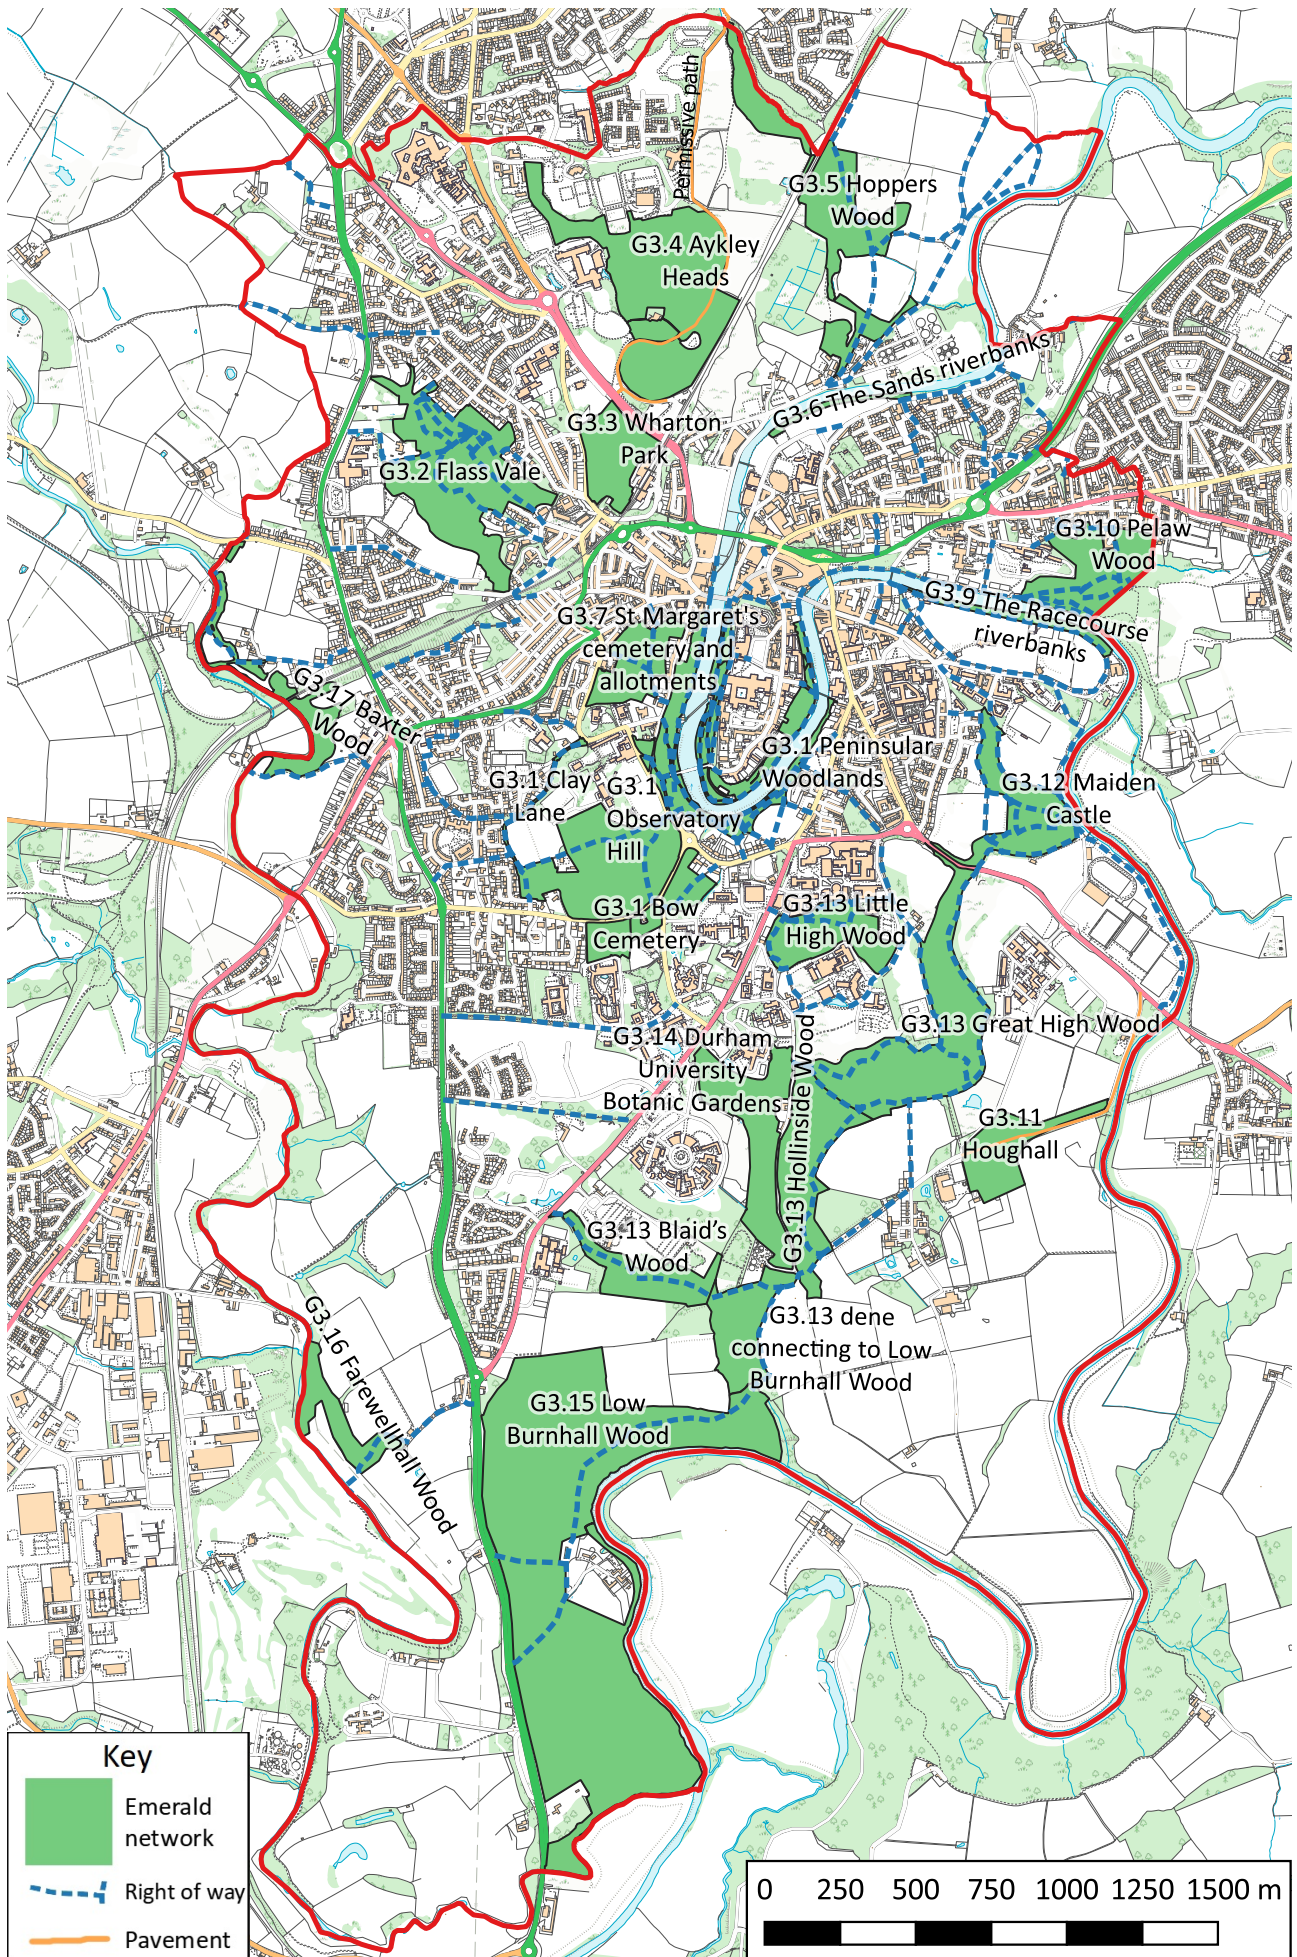

Proposals Map 3: Emerald Network

An interactive version of this map is available at http://maps.durhamcity.org.uk/npf/Proposals_Map_3.php

© Crown copyright and database rights 2021 OS 0100060997