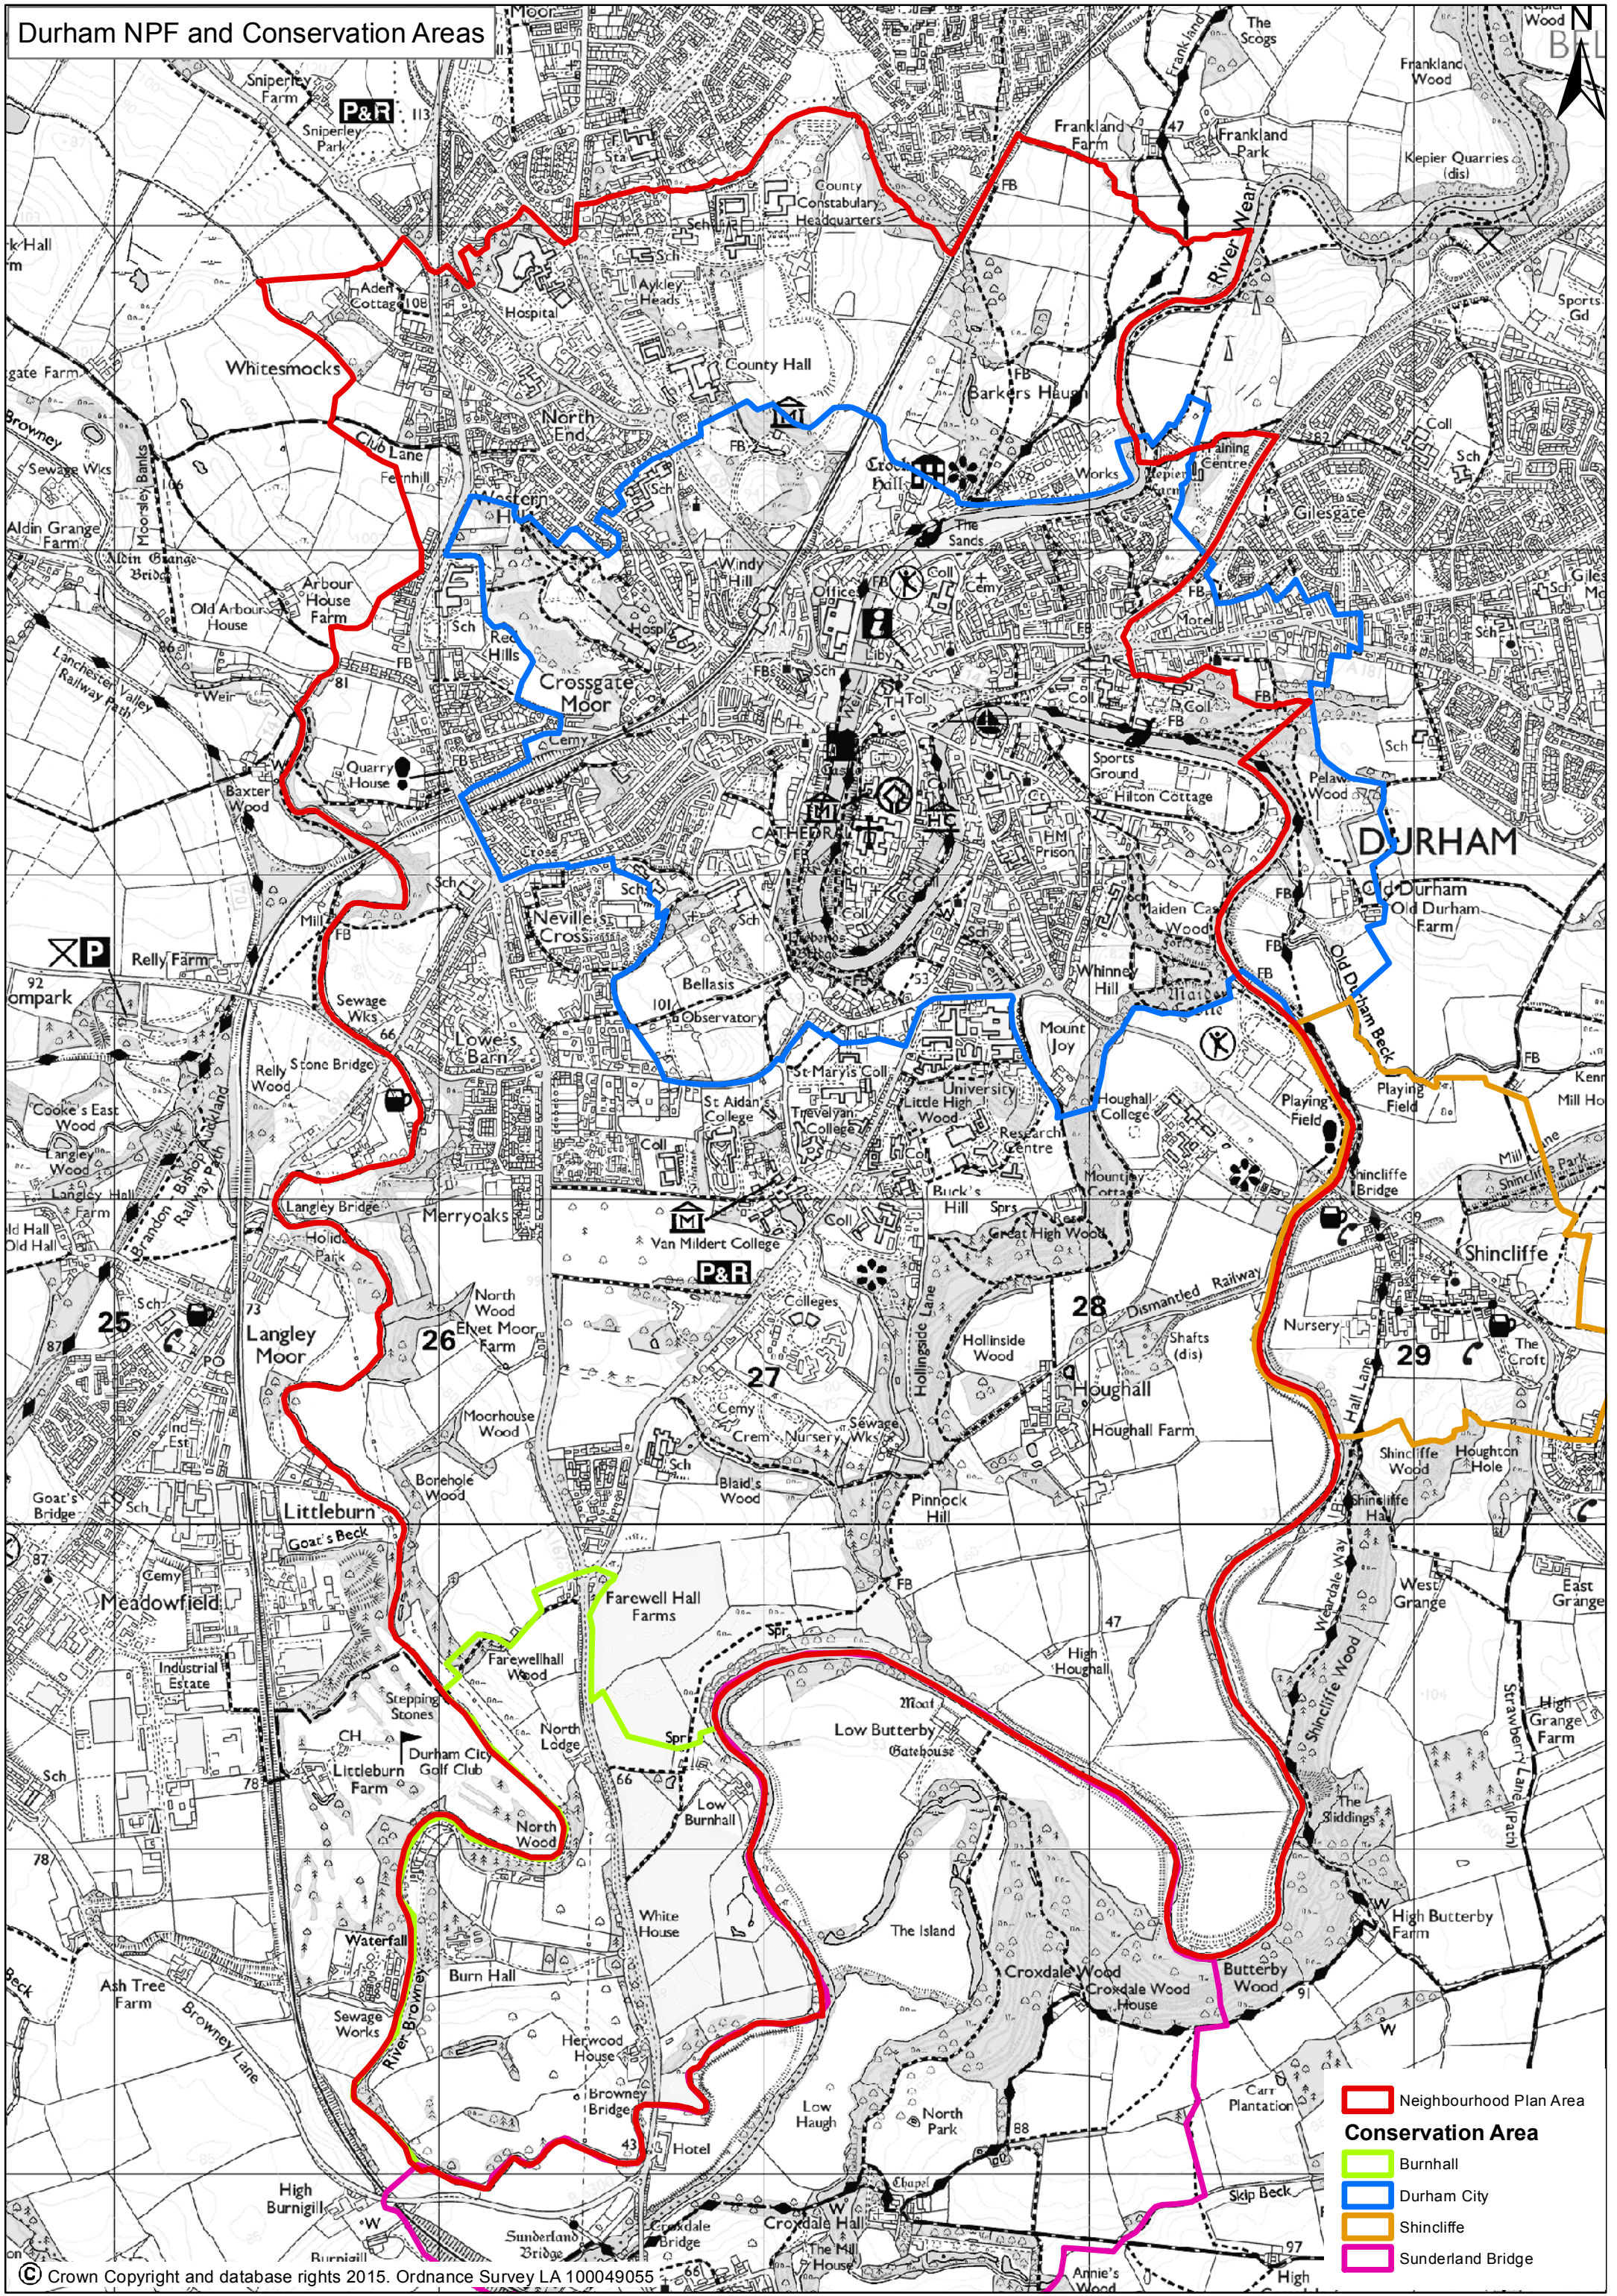

Durham NPF and Conservation Areas

- Neighbourhood Plan Area
- Conservation Area**
- Burnhall
- Durham City
- Shincliffe
- Sunderland Bridge